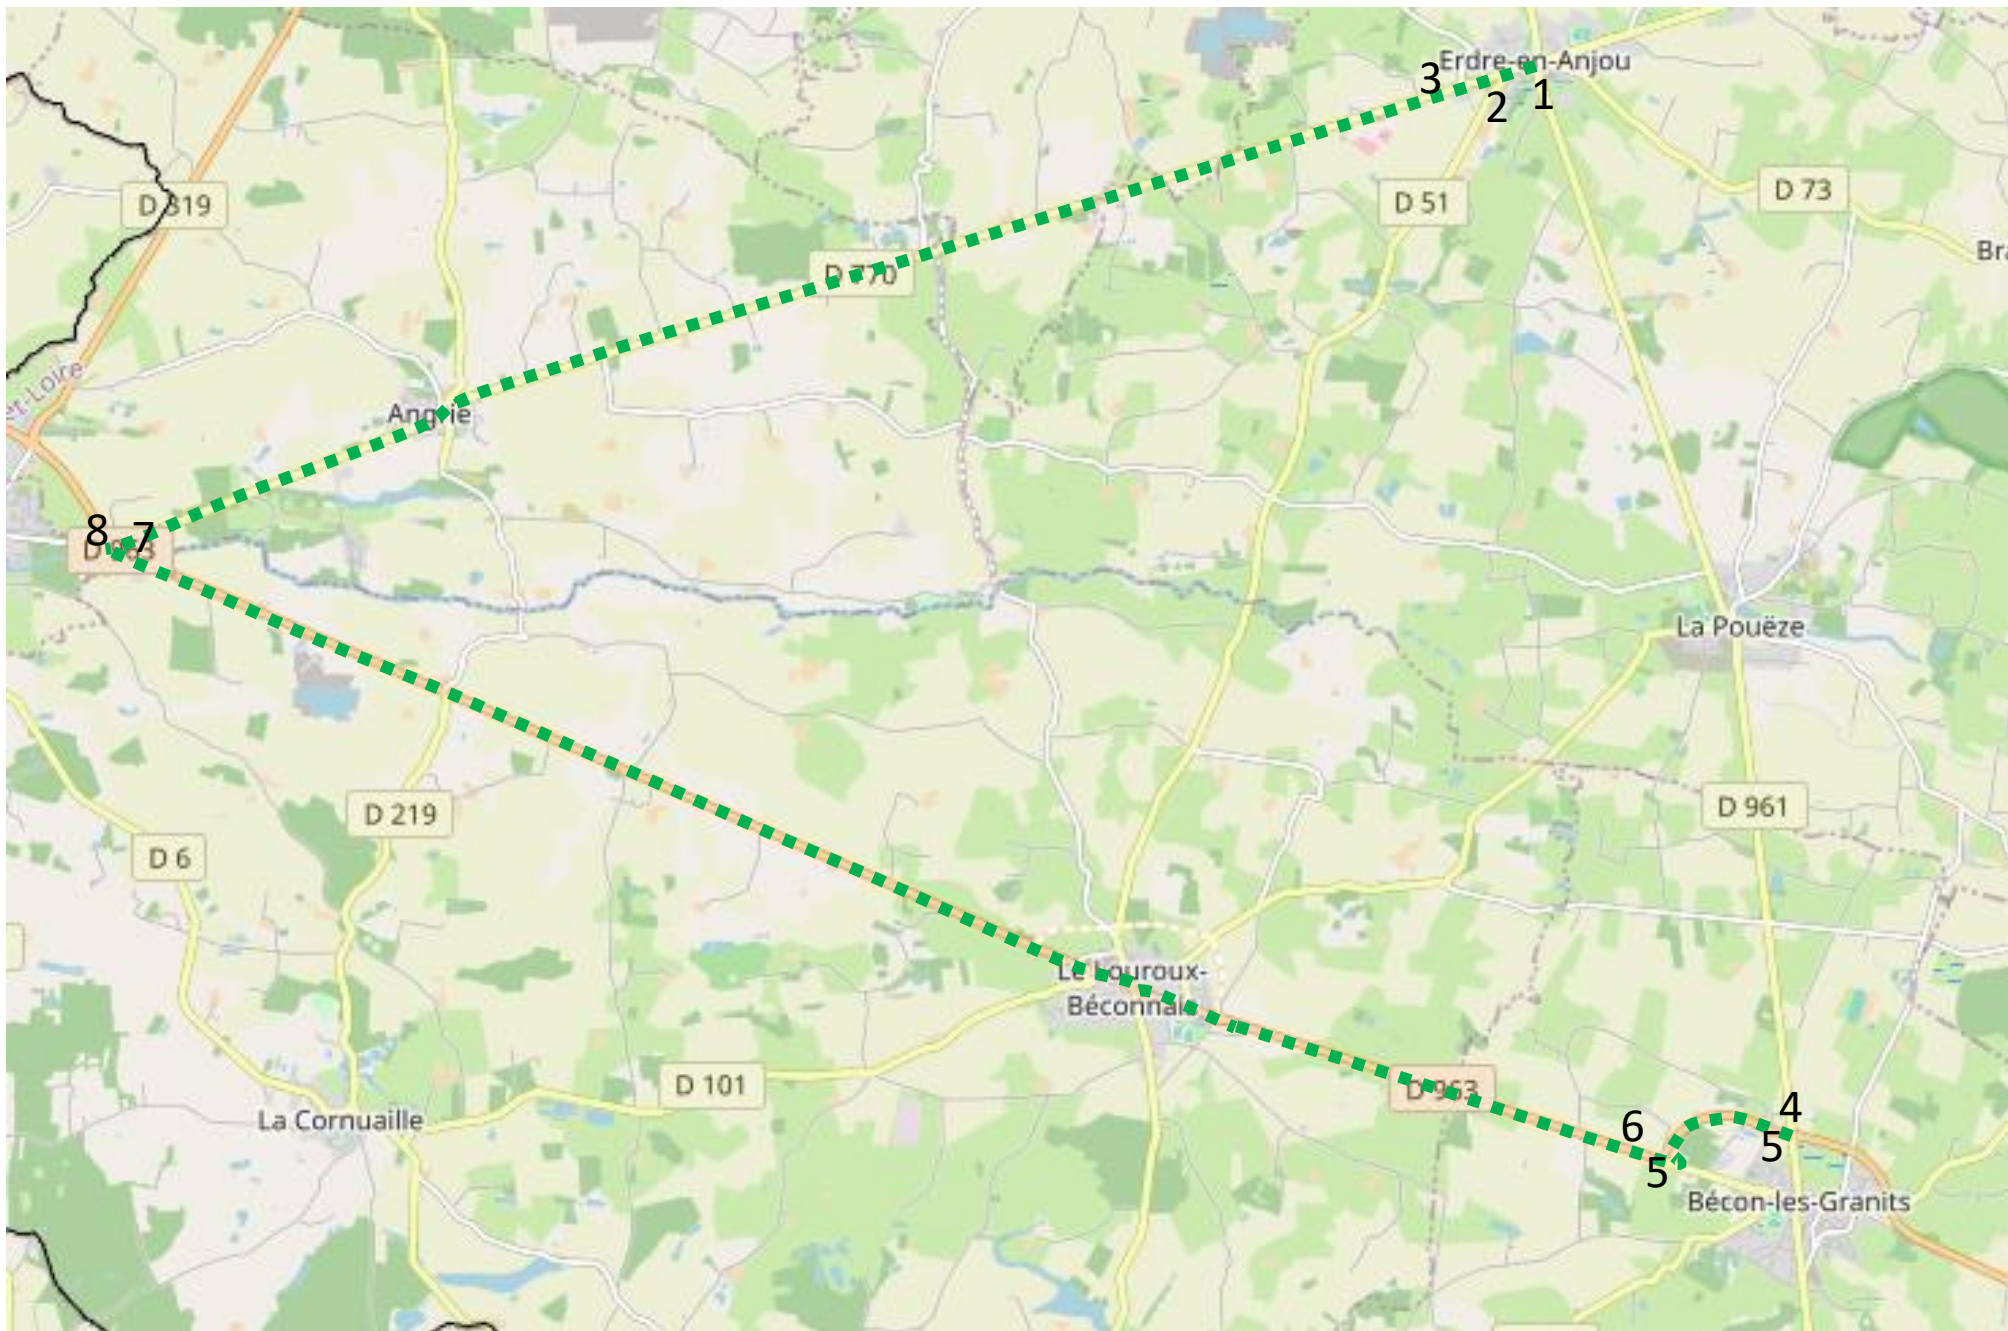

- 1 CHALONNES BECON ROUTE BARREE A 14 km
- 2 CHALONNES BECON
- 3 CHALONNES / BECON SUIVRE CANDE / ANGERS

- 1 ROUTE BARREE A 5,5 km CHALONNES BECON
- 2 CHALONNES BECON
- 3 CHALONNES / BECON SUIVRE CANDE / ANGERS
- 4 SEGRE VERN ROUTE BARREE A 4,5 km
- 5 SEGRE VERN x2
- 6 SEGRE / VERN SUIVRE CANDE
- 7 VERN
- 8 SEGRE

ROUTE  
BARREE  
A 5,5 km

CHALONNES  
BECON

CHALONNES  
BECON

CHALONNES / BECON  
SUIVRE  
CANDE / ANGERS

SEGRE  
VERN

ROUTE  
BARREE  
A 4,5 km

SEGRE